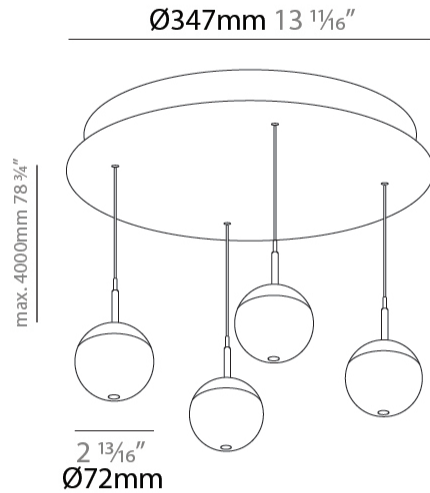

GENERAL

Series: G-Mini Round
Subseries: G-Mini Round Snooker Metal
Partner: Prolicht
Division: Architectural
Installation: Suspension
Product Type: Clusters
Mounting Location: Ceiling
Light Distribution: Downlight

PHYSICAL

Shape: Sphere
Diameter (mm): 347
Diameter (in): 13 13/16
Height (mm): 72
Height (in): 2 13/16
Fixture Finish: CHR
Holder Finish: SSR / BKV / CWI / CRY / HAB / LAG / UFT / ITA / RUA / RUR / MIC / FTG / MYG / TWT / LOD / PUS / FRO / FUP / KIA / POP / BLS / SPG / MEY / GOH / GUM / CHC / COM / ABZ / JAG
Fixture Material: Aluminum Die Cast
Cable Details: 2000mm/78 3/4" or 4000mm/157 1/2" Cable - Color Options: Black / White / Orange / Red / Green

ELECTRICAL

Lamp Type: LED (Zhaga Standard)
Input Wattage (W): 26
Total Output Wattage (W): 23.7
Dimming: Tri-Mode (Non-Dimming and Phase Dimming (120Vac only) and 0-10V Dimming)
Driver Included: Yes
Driver Location: Integrated
Driver Type: Constant Current - Universal
Driver Class: Class 2
Input Voltage (V): 120 - 277

LED

Color Temperature (°K): 2700 / 3000 / 3500 / 4000
Max. Delivered Lumen (lm): 1240 / 1313 / 1386 / 1423
Nominal Lumen (lm): 1840 / 1949 / 2057 / 2112
CRI: >90 CRI
Lamp Life (hrs): 50000

OPTICAL

Beam Angle: 32 / 58

RATINGS AND CERTIFICATIONS

Certified By: Certified for North American Standards
IP rating: IP20